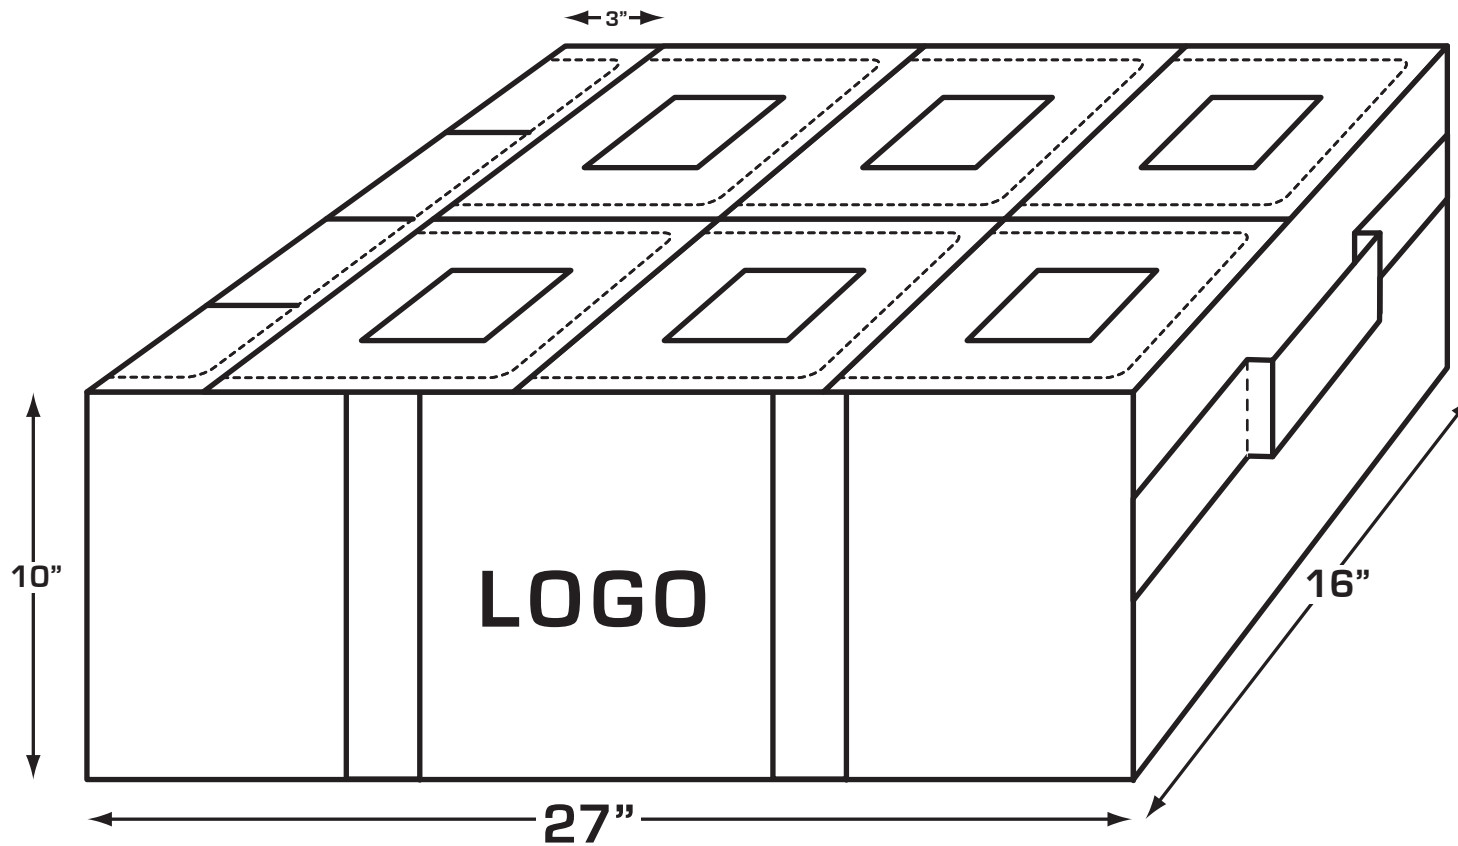

4ORTE

SMALL UNDERWEAR BAG

SPECS

- 10=8"x8" COMPARTMENTS
- BAG SIZE = 40"x16"x12"

- ID WINDOWS
- END STRAPS

- VELCRO CLOSURE
- REINFORCED STRAPS
- MATERIAL & COLOURS CAN BE ADJUSTED

4ORTE

CUSTOM 4-SM, 4-LG COMPARTMENT BAG

SPECS

- 4=5"x10" COMPARTMENTS
- 4=10"x10" COMPARTMENT
- BAG SIZE = 30"x20"x12"

- REINFORCED STRAPS
- ID WINDOWS

- END STRAPS
- MATERIAL & COLOURS CAN BE ADJUSTED

4ORTE

CUSTOM 7 COMPARTMENT BAG

SPECS

- 6=8"x8" COMPARTMENTS
- 1=3"x16" COMPARTMENT WITH 3 DIVIDERS

- BAG SIZE = 27"x16"x10"
- ID WINDOWS
- END STRAPS

- VELCRO CLOSURE
- REINFORCED STRAPS
- MATERIAL & COLOURS CAN BE ADJUSTED

4ORTE

CUSTOM 8 COMPARTMENT BAG "MEDICAL"

SPECS

- 1=6"x28" COMPARTMENT
- 2=5"x14" COMPARTMENTS
- 4=5"x7" COMPARTMENTS
- 1=28"x16"x13" BOTTOM COMPARTMENT
- END STRAPS
- ID WINDOWS
- CARRY STRAPS
- VELCRO CLOSURE
- REINFORCED STRAPS
- MATERIAL & COLOURS CAN BE ADJUSTED

4ORTE

BLADE / VISOR COMPARTMENT BAG

SPECS

- 12=6x6 COMPARTMENTS
- END STRAPS
- ID WINDOWS
- BAG SIZE: 24"x18"x13.5"
- REINFORCED STRAPS
- VISOR VERSION GETS A FLEESE LINING
- MATERIAL & COLOURS CAN BE ADJUSTED