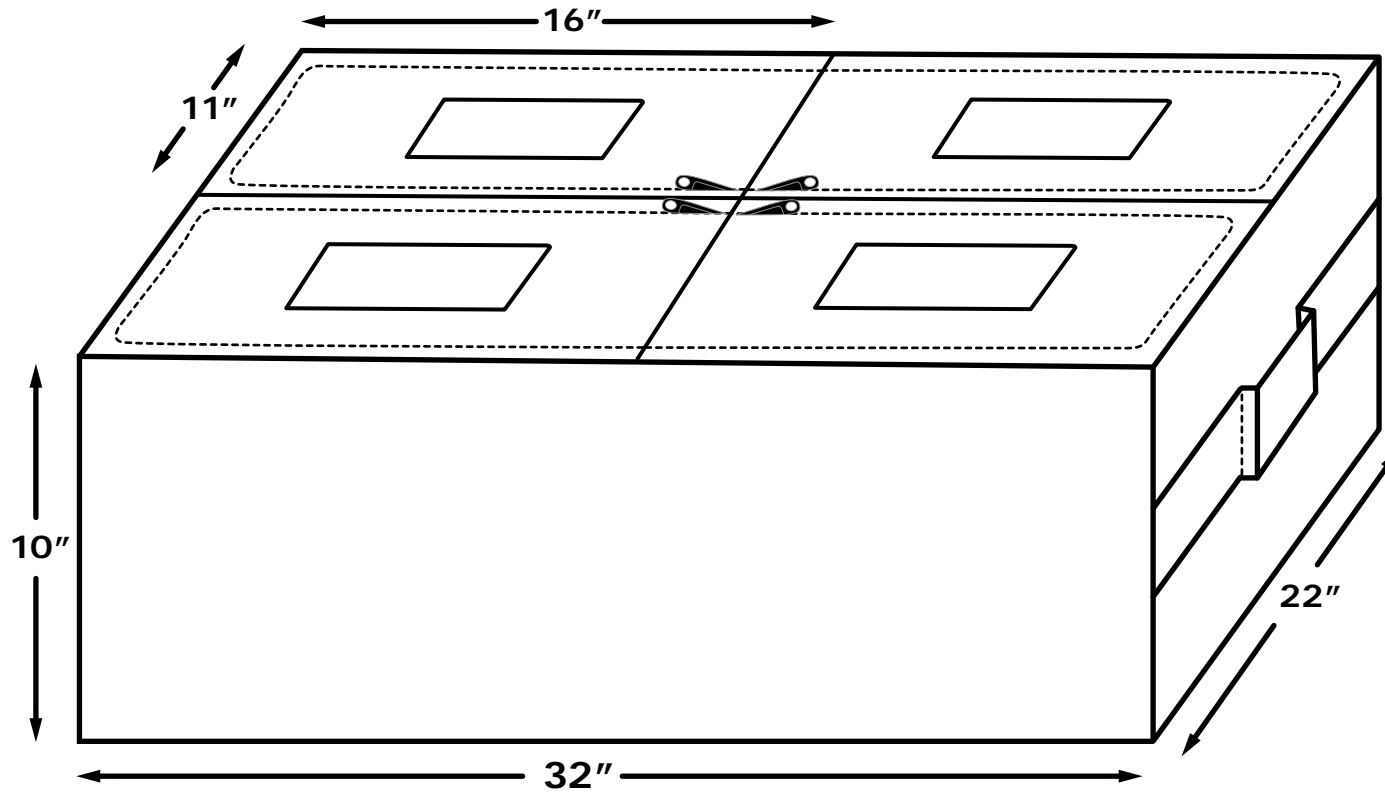

CUSTOM 3 COMPARTMENT FOOTBALL GLOVE BAG

SPECS

- 3 = 5.5" X 20" COMPARTMENTS
- I.D. WINDOWS
- REINFORCED STRAPS
- BAG SIZE = 20" X 16.5" X 11.5"
- END STRAPS
- MATERIAL & COLORS CAN BE ADJUSTED

CUSTOM 5 COMPARTMENT BAG

SPECS

- 4 = 8" X 12" COMPARTMENTS
- 1 = 8" X 24" COMPARTMENT
- BAG SIZE = 36" X 16" X 19"
- I.D. WINDOWS
- END STRAPS
- VELCRO CLOSURE
- REINFORCED STRAPS
- MATERIAL & COLORS CAN BE ADJUSTED

FOOTBALL BACK-UP FIELD HELMET BAG