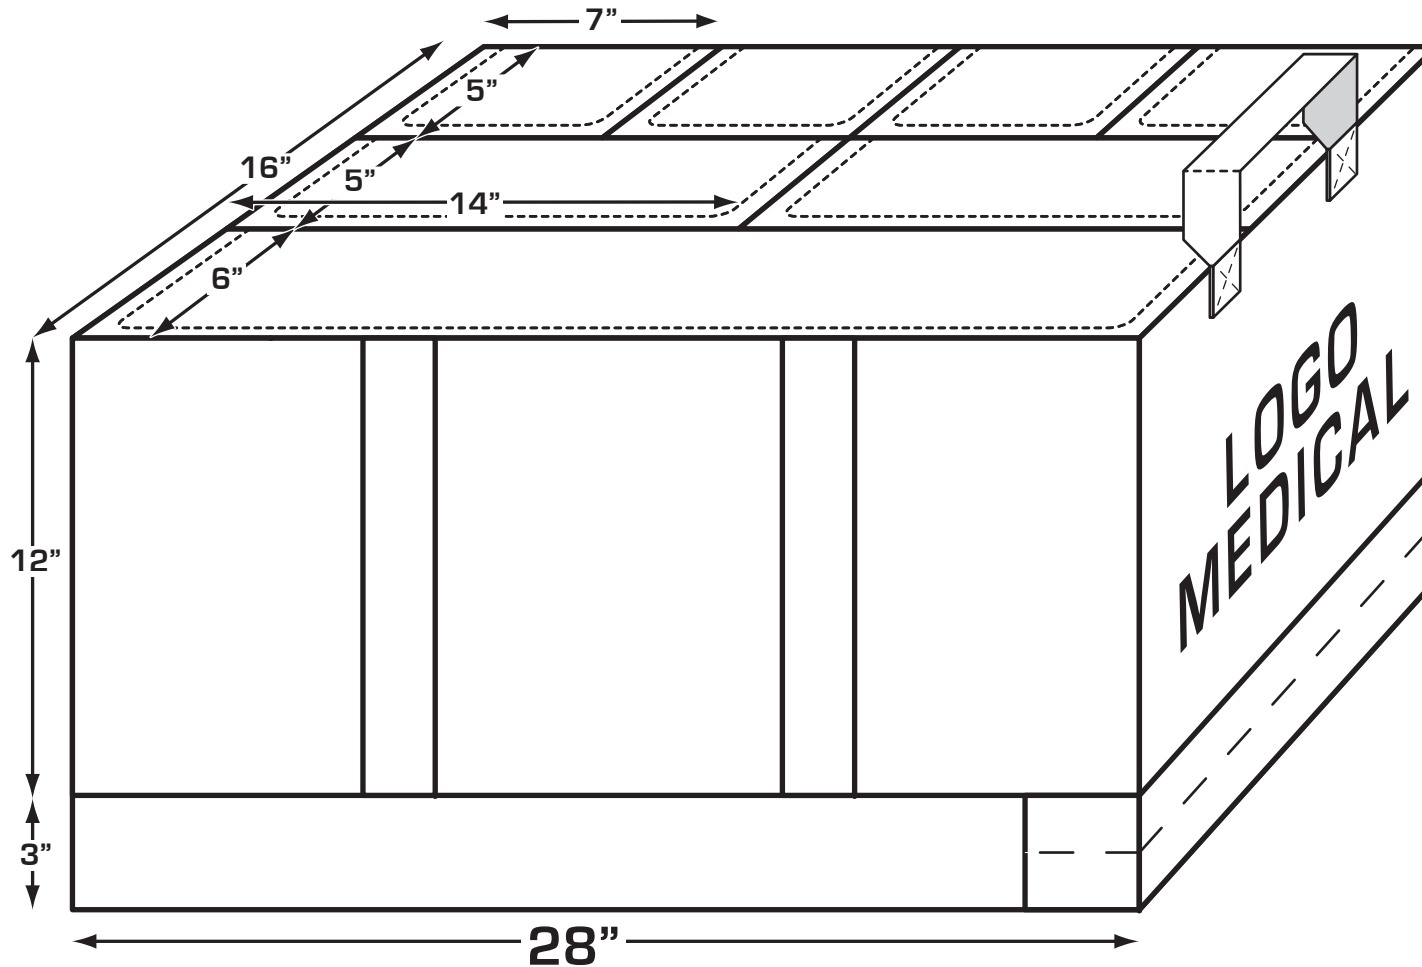

4ORTE

SMALL UNDERWEAR BAG

SPECS

- 10=8"x8" COMPARTMENTS
- BAG SIZE = 40"x16"x12"

- ID WINDOWS
- END STRAPS

- VELCRO CLOSURE
- REINFORCED STRAPS
- MATERIAL & COLOURS CAN BE ADJUSTED

4ORTE

CUSTOM 4-SM, 4-LG COMPARTMENT BAG

SPECS

- 4=5"x10" COMPARTMENTS
- 4=10"x10" COMPARTMENT
- BAG SIZE = 30"x20"x12"

- REINFORCED STRAPS
- ID WINDOWS

- END STRAPS
- MATERIAL & COLOURS CAN BE ADJUSTED

4ORTE

CUSTOM 7 COMPARTMENT BAG

SPECS

- 6=8"x8" COMPARTMENTS
- 1=3"x16" COMPARTMENT WITH 3 DIVIDERS

- BAG SIZE = 27"x16"x10"
- ID WINDOWS
- END STRAPS

- VELCRO CLOSURE
- REINFORCED STRAPS
- MATERIAL & COLOURS CAN BE ADJUSTED

4ORTE

CUSTOM 8 COMPARTMENT BAG "MEDICAL"

SPECS

- 1=6"x28" COMPARTMENT
- 2=5"x14" COMPARTMENTS
- 4=5"x7" COMPARTMENTS
- 1=28"x16"x13" BOTTOM COMPARTMENT
- END STRAPS
- ID WINDOWS
- CARRY STRAPS
- VELCRO CLOSURE
- REINFORCED STRAPS
- MATERIAL & COLOURS CAN BE ADJUSTED

4ORTE

BLADE / VISOR COMPARTMENT BAG

SPECS

- 12=6x6 COMPARTMENTS
- END STRAPS
- ID WINDOWS
- BAG SIZE: 24"x18"x13.5"
- REINFORCED STRAPS
- VISOR VERSION GETS A FLEESE LINING
- MATERIAL & COLOURS CAN BE ADJUSTED