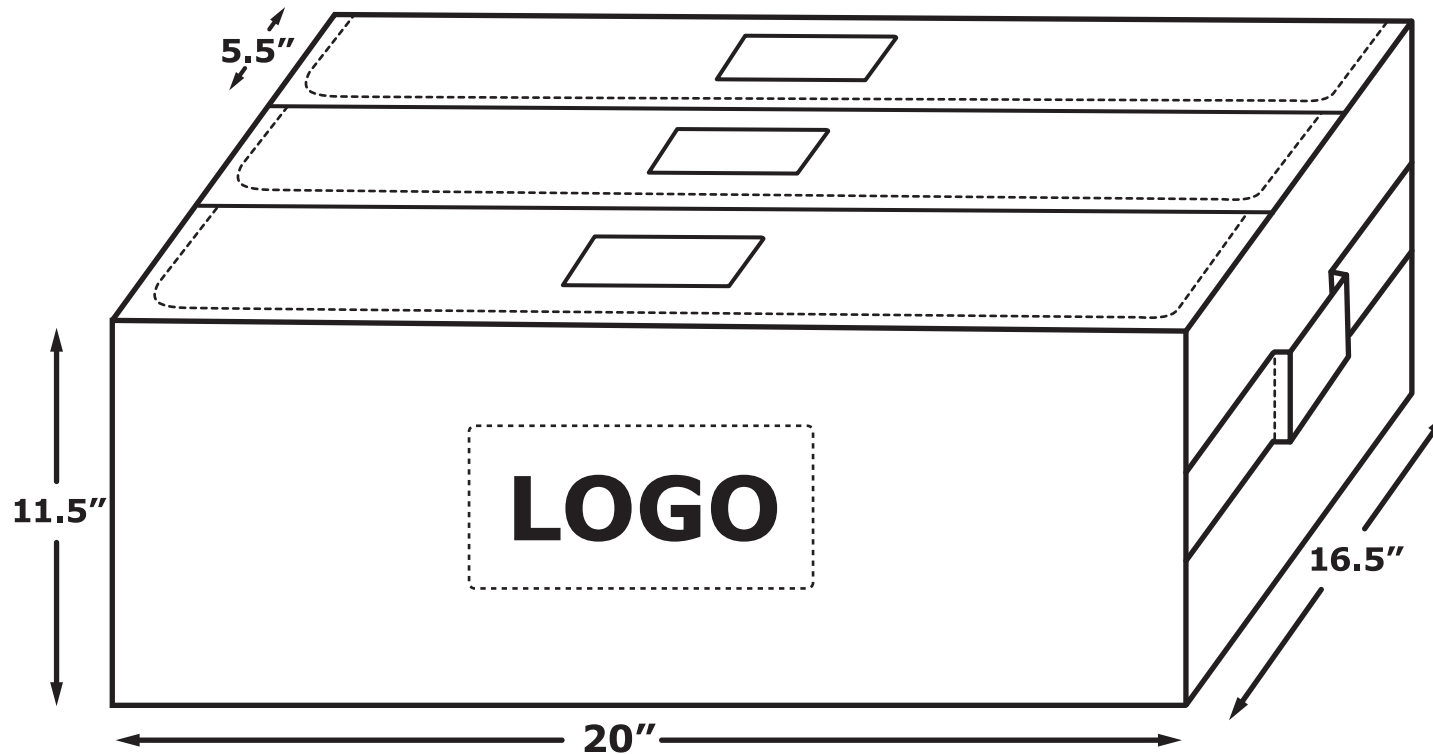

SPECS

- 4=5"x10" COMPARTMENTS
- 4=10"x10" COMPARTMENT
- BAG SIZE = 30"x20"x12"

- REINFORCED STRAPS
- ID WINDOWS

- END STRAPS
- MATERIAL & COLOURS CAN BE ADJUSTED

4ORTE

CUSTOM 7 COMPARTMENT BAG

SPECS

- 6=8"x8" COMPARTMENTS
- 1=3"x16" COMPARTMENT WITH 3 DIVIDERS

4ORTE

ACCESSORIES COMPARTMENT BAG

SPECS

- 9=6x6 COMPARTMENTS
- END STRAPS

- ID WINDOWS
- REINFORCED STRAPS

- BAG SIZE: 18"x18"x6"
- MATERIAL & COLOURS CAN BE ADJUSTED

CUSTOM 2 COMPARTMENT CLEAT BAG

SPECS

- 2 = 6" X 6" COMPARTMENTS
- BAG SIZE = 12" X 6" X 6"
- I.D. WINDOWS
- END STRAPS
- REINFORCED STRAPS
- MATERIAL & COLORS CAN BE ADJUSTED

CUSTOM 3 COMPARTMENT BAG

SPECS

- 2 = 12" X 8" COMPARTMENTS
- 1 = 24" X 16" COMPARTMENT
- BAG SIZE = 36" X 16" X 19"
- VELCRO CLOSURE
- I.D. WINDOWS
- END STRAPS
- REINFORCED STRAPS
- MATERIAL & COLORS CAN BE ADJUSTED

CUSTOM 3 COMPARTMENT FOOTBALL GLOVE BAG

SPECS

- 3 = 5.5" X 20" COMPARTMENTS
- I.D. WINDOWS
- REINFORCED STRAPS
- BAG SIZE = 20" X 16.5" X 11.5"
- END STRAPS
- MATERIAL & COLORS CAN BE ADJUSTED

CUSTOM 5 COMPARTMENT BAG