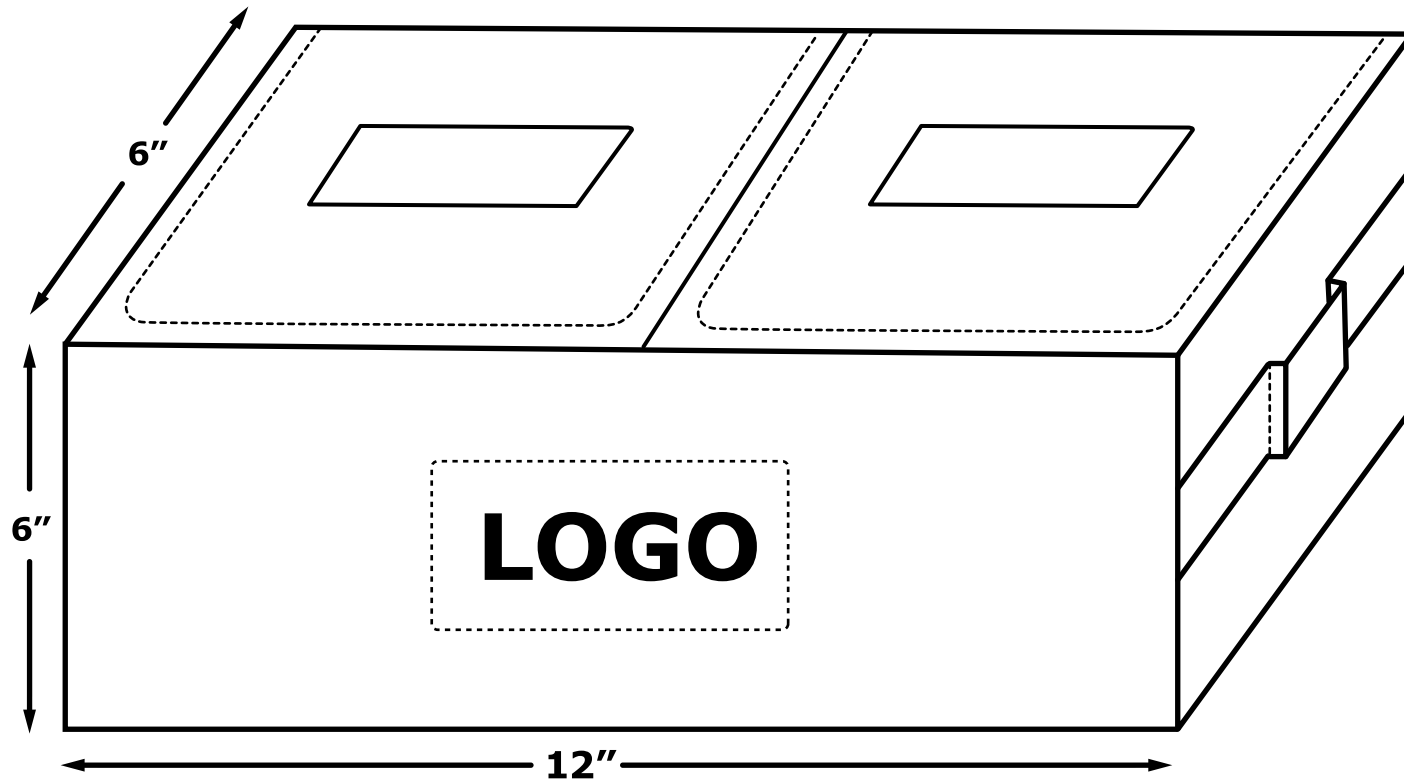

SPECS

- 4=5"x10" COMPARTMENTS
- 4=10"x10" COMPARTMENT
- BAG SIZE = 30"x20"x12"

- REINFORCED STRAPS
- ID WINDOWS

- END STRAPS
- MATERIAL & COLOURS CAN BE ADJUSTED

4ORTE

CUSTOM 7 COMPARTMENT BAG

SPECS

- 6=8"x8" COMPARTMENTS
- 1=3"x16" COMPARTMENT WITH 3 DIVIDERS

4ORTE

BLADE / VISOR COMPARTMENT BAG

SPECS

- 12=6x6 COMPARTMENTS
- END STRAPS
- ID WINDOWS
- BAG SIZE: 24"x18"x13.5"
- REINFORCED STRAPS
- VISOR VERSION GETS A FLEESE LINING
- MATERIAL & COLOURS CAN BE ADJUSTED

4ORTE

ACCESSORIES COMPARTMENT BAG

SPECS

- 9=6x6 COMPARTMENTS
- END STRAPS

- ID WINDOWS
- REINFORCED STRAPS

- BAG SIZE: 18"x18"x6"
- MATERIAL & COLOURS CAN BE ADJUSTED

CUSTOM 2 COMPARTMENT CLEAT BAG

SPECS

- 2 = 6" X 6" COMPARTMENTS
- BAG SIZE = 12" X 6" X 6"
- I.D. WINDOWS
- END STRAPS
- REINFORCED STRAPS
- MATERIAL & COLORS CAN BE ADJUSTED

CUSTOM 3 COMPARTMENT BAG

SPECS

- 2 = 12" X 8" COMPARTMENTS
- 1 = 24" X 16" COMPARTMENT
- BAG SIZE = 36" X 16" X 19"
- VELCRO CLOSURE
- I.D. WINDOWS
- END STRAPS
- REINFORCED STRAPS
- MATERIAL & COLORS CAN BE ADJUSTED