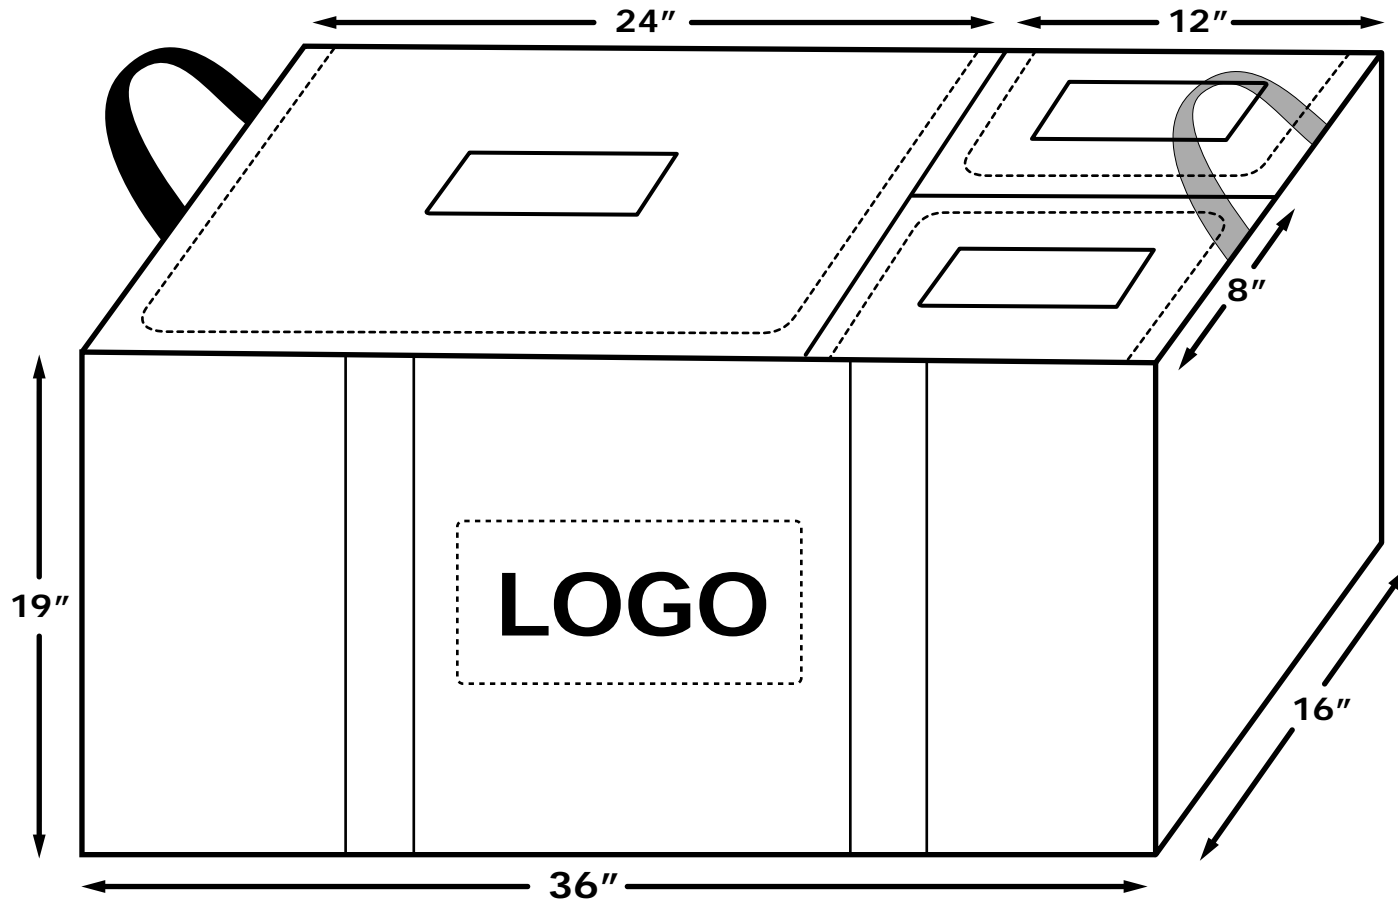

SPECS

- 4=5"x10" COMPARTMENTS
- 4=10"x10" COMPARTMENT
- BAG SIZE = 30"x20"x12"

- REINFORCED STRAPS
- ID WINDOWS

- END STRAPS
- MATERIAL & COLOURS CAN BE ADJUSTED

4ORTE

CUSTOM 7 COMPARTMENT BAG

SPECS

- 6=8"x8" COMPARTMENTS
- 1=3"x16" COMPARTMENT WITH 3 DIVIDERS

4ORTE

BLADE / VISOR COMPARTMENT BAG

SPECS

- 12=6x6 COMPARTMENTS
- END STRAPS
- ID WINDOWS
- BAG SIZE: 24"x18"x13.5"
- REINFORCED STRAPS
- VISOR VERSION GETS A FLEESE LINING
- MATERIAL & COLOURS CAN BE ADJUSTED

4ORTE

ACCESSORIES COMPARTMENT BAG

SPECS

- 9=6x6 COMPARTMENTS
- END STRAPS

- ID WINDOWS
- REINFORCED STRAPS

- BAG SIZE: 18"x18"x6"
- MATERIAL & COLOURS CAN BE ADJUSTED

CUSTOM 2 COMPARTMENT CLEAT BAG

SPECS

- 2 = 6" X 6" COMPARTMENTS
- BAG SIZE = 12" X 6" X 6"
- I.D. WINDOWS
- END STRAPS
- REINFORCED STRAPS
- MATERIAL & COLORS CAN BE ADJUSTED

CUSTOM 3 COMPARTMENT BAG

SPECS

- 2 = 12" X 8" COMPARTMENTS
- 1 = 24" X 16" COMPARTMENT
- BAG SIZE = 36" X 16" X 19"
- VELCRO CLOSURE
- I.D. WINDOWS
- END STRAPS
- REINFORCED STRAPS
- MATERIAL & COLORS CAN BE ADJUSTED