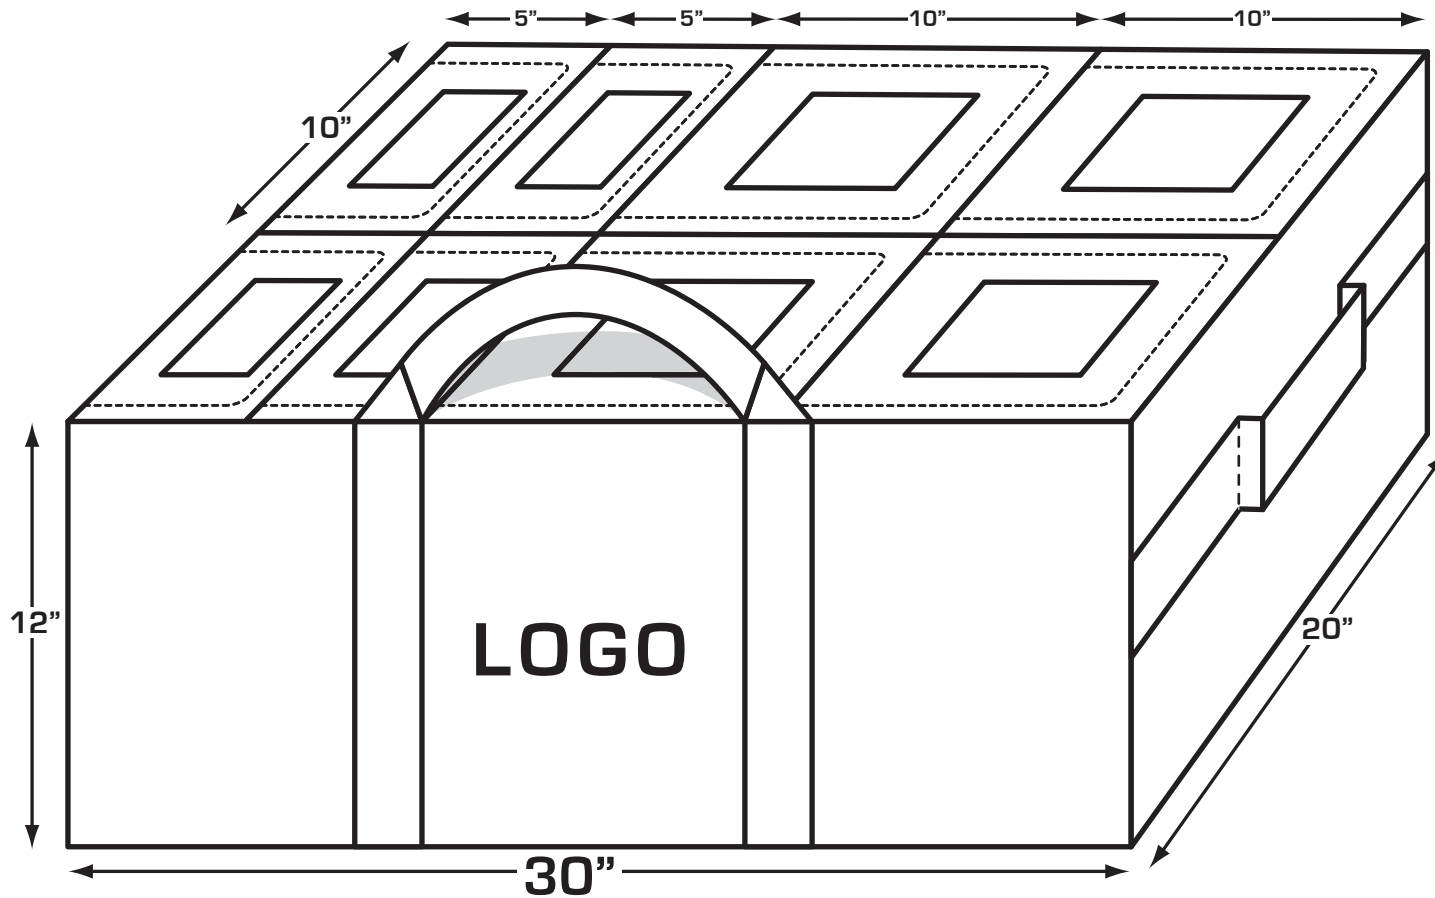

4ORTE

SMALL UNDERWEAR BAG

SPECS

- 10=8"x8" COMPARTMENTS
- BAG SIZE = 40"x16"x12"

- ID WINDOWS
- END STRAPS

- VELCRO CLOSURE
- REINFORCED STRAPS
- MATERIAL & COLOURS CAN BE ADJUSTED

4ORTE

CUSTOM 4-SM, 4-LG COMPARTMENT BAG

SPECS

- 4=5"x10" COMPARTMENTS
- 4=10"x10" COMPARTMENT
- BAG SIZE = 30"x20"x12"

- REINFORCED STRAPS
- ID WINDOWS

- END STRAPS
- MATERIAL & COLOURS CAN BE ADJUSTED

4ORTE

CUSTOM 7 COMPARTMENT BAG

SPECS

- 6=8"x8" COMPARTMENTS
- 1=3"x16" COMPARTMENT WITH 3 DIVIDERS

- BAG SIZE = 27"x16"x10"
- ID WINDOWS
- END STRAPS

- VELCRO CLOSURE
- REINFORCED STRAPS
- MATERIAL & COLOURS CAN BE ADJUSTED

4ORTE

CUSTOM 8 COMPARTMENT BAG "MEDICAL"

SPECS

- 1=6"x28" COMPARTMENT
- 2=5"x14" COMPARTMENTS
- 4=5"x7" COMPARTMENTS
- 1=28"x16"x13" BOTTOM COMPARTMENT
- END STRAPS
- ID WINDOWS
- CARRY STRAPS
- VELCRO CLOSURE
- REINFORCED STRAPS
- MATERIAL & COLOURS CAN BE ADJUSTED

4ORTE

BLADE / VISOR COMPARTMENT BAG

SPECS

- 12=6x6 COMPARTMENTS
- END STRAPS
- ID WINDOWS
- BAG SIZE: 24"x18"x13.5"
- REINFORCED STRAPS
- VISOR VERSION GETS A FLEESE LINING
- MATERIAL & COLOURS CAN BE ADJUSTED