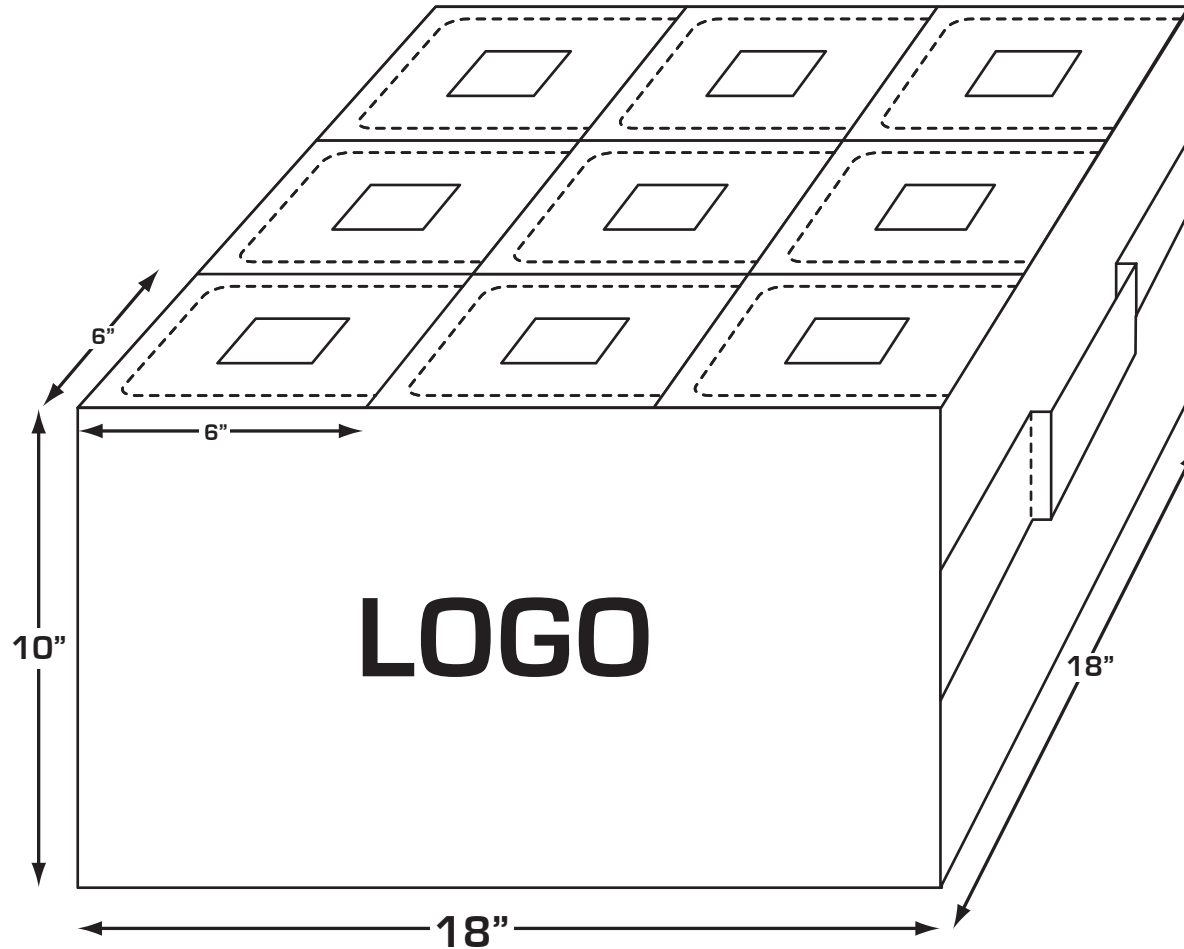

SPECS

- 4=5"x10" COMPARTMENTS
- 4=10"x10" COMPARTMENT
- BAG SIZE = 30"x20"x12"

- REINFORCED STRAPS
- ID WINDOWS

- END STRAPS
- MATERIAL & COLOURS CAN BE ADJUSTED

4ORTE

CUSTOM 7 COMPARTMENT BAG

SPECS

- 6=8"x8" COMPARTMENTS
- 1=3"x16" COMPARTMENT WITH 3 DIVIDERS

- BAG SIZE = 27"x16"x10"
- ID WINDOWS
- END STRAPS

- VELCRO CLOSURE
- REINFORCED STRAPS
- MATERIAL & COLOURS CAN BE ADJUSTED

4ORTE

CUSTOM 8 COMPARTMENT BAG "MEDICAL"

SPECS

- 1=6"x28" COMPARTMENT
- 2=5"x14" COMPARTMENTS
- 4=5"x7" COMPARTMENTS
- 1=28"x16"x13" BOTTOM COMPARTMENT
- END STRAPS
- ID WINDOWS
- CARRY STRAPS
- VELCRO CLOSURE
- REINFORCED STRAPS
- MATERIAL & COLOURS CAN BE ADJUSTED

4ORTE

BLADE / VISOR COMPARTMENT BAG

SPECS

- 12=6x6 COMPARTMENTS
- END STRAPS
- ID WINDOWS
- BAG SIZE: 24"x18"x13.5"
- REINFORCED STRAPS
- VISOR VERSION GETS A FLEESE LINING
- MATERIAL & COLOURS CAN BE ADJUSTED

4ORTE

ACCESSORIES COMPARTMENT BAG

SPECS

- 9=6x6 COMPARTMENTS
- END STRAPS

- ID WINDOWS
- REINFORCED STRAPS

- BAG SIZE: 18"x18"x6"
- MATERIAL & COLOURS CAN BE ADJUSTED

CUSTOM 2 COMPARTMENT CLEAT BAG

SPECS