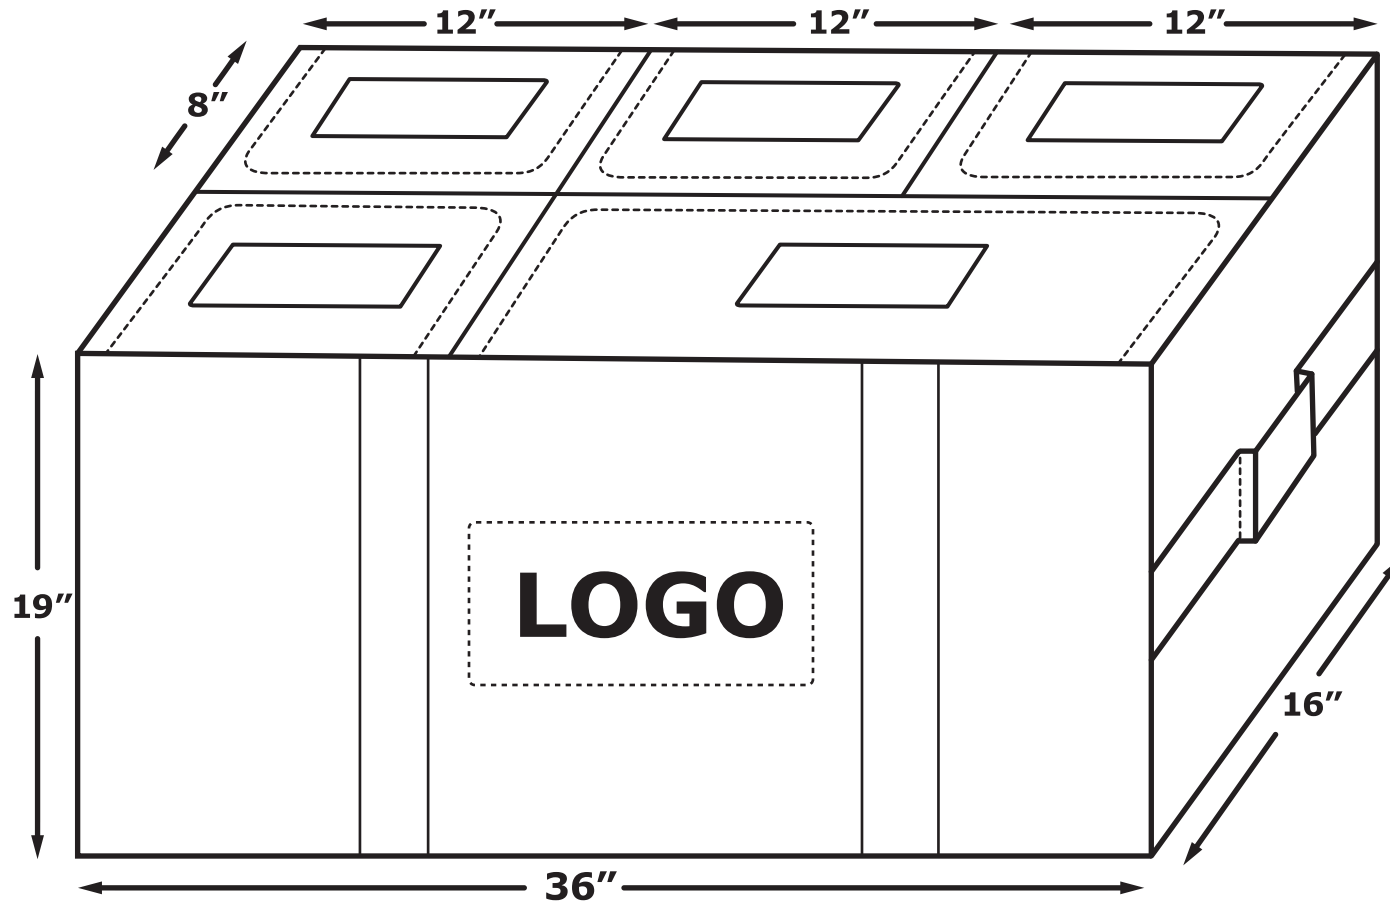

- 2 = 6" X 6" COMPARTMENTS
- BAG SIZE = 12" X 6" X 6"
- I.D. WINDOWS
- END STRAPS
- REINFORCED STRAPS
- MATERIAL & COLORS CAN BE ADJUSTED

CUSTOM 3 COMPARTMENT BAG

SPECS

- 2 = 12" X 8" COMPARTMENTS
- 1 = 24" X 16" COMPARTMENT
- BAG SIZE = 36" X 16" X 19"
- VELCRO CLOSURE
- I.D. WINDOWS
- END STRAPS
- REINFORCED STRAPS
- MATERIAL & COLORS CAN BE ADJUSTED

CUSTOM 3 COMPARTMENT FOOTBALL GLOVE BAG

SPECS

- 3 = 5.5" X 20" COMPARTMENTS
- I.D. WINDOWS
- REINFORCED STRAPS
- BAG SIZE = 20" X 16.5" X 11.5"
- END STRAPS
- MATERIAL & COLORS CAN BE ADJUSTED

CUSTOM 5 COMPARTMENT BAG

SPECS

- 4 = 8" X 12" COMPARTMENTS
- 1 = 8" X 24" COMPARTMENT
- BAG SIZE = 36" X 16" X 19"
- I.D. WINDOWS
- END STRAPS
- VELCRO CLOSURE
- REINFORCED STRAPS
- MATERIAL & COLORS CAN BE ADJUSTED

FOOTBALL BACK-UP FIELD HELMET BAG

SPECS

- 4 = 16" X 11" COMPARTMENTS
- BAG SIZE = 32" X 22" X 10"
- PADDED WALLS
- I.D. WINDOWS
- END STRAPS
- REINFORCED STRAPS
- MATERIAL & COLORS CAN BE ADJUSTED