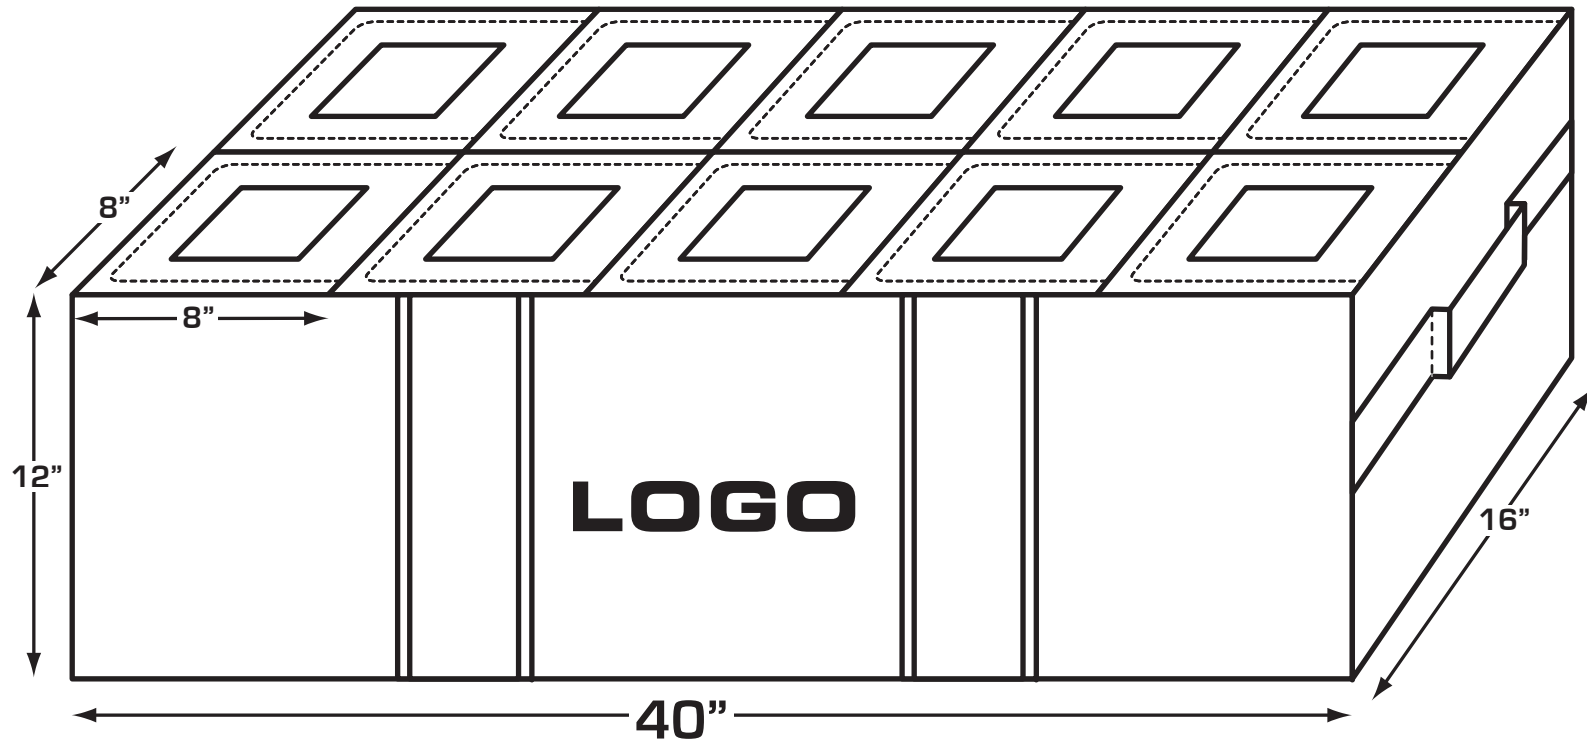

4ORTE

SMALL UNDERWEAR BAG

SPECS

- 10=8"x8" COMPARTMENTS
- BAG SIZE = 40"x16"x12"

- ID WINDOWS
- END STRAPS

- VELCRO CLOSURE
- REINFORCED STRAPS
- MATERIAL & COLOURS CAN BE ADJUSTED

4ORTE

CUSTOM 4-SM, 4-LG COMPARTMENT BAG

SPECS

- 4=5"x10" COMPARTMENTS
- 4=10"x10" COMPARTMENT
- BAG SIZE = 30"x20"x12"

- REINFORCED STRAPS
- ID WINDOWS

- END STRAPS
- MATERIAL & COLOURS CAN BE ADJUSTED

4ORTE

CUSTOM 7 COMPARTMENT BAG

SPECS

- 6=8"x8" COMPARTMENTS
- 1=3"x16" COMPARTMENT WITH 3 DIVIDERS

- BAG SIZE = 27"x16"x10"
- ID WINDOWS
- END STRAPS

- VELCRO CLOSURE
- REINFORCED STRAPS
- MATERIAL & COLOURS CAN BE ADJUSTED

4ORTE

CUSTOM 8 COMPARTMENT BAG "MEDICAL"

SPECS

- 1=6"x28" COMPARTMENT
- 2=5"x14" COMPARTMENTS
- 4=5"x7" COMPARTMENTS
- 1=28"x16"x13" BOTTOM COMPARTMENT
- END STRAPS
- ID WINDOWS
- CARRY STRAPS
- VELCRO CLOSURE
- REINFORCED STRAPS
- MATERIAL & COLOURS CAN BE ADJUSTED

4ORTE

BLADE / VISOR COMPARTMENT BAG

SPECS

- 12=6x6 COMPARTMENTS
- END STRAPS
- ID WINDOWS
- BAG SIZE: 24"x18"x13.5"
- REINFORCED STRAPS
- VISOR VERSION GETS A FLEESE LINING
- MATERIAL & COLOURS CAN BE ADJUSTED