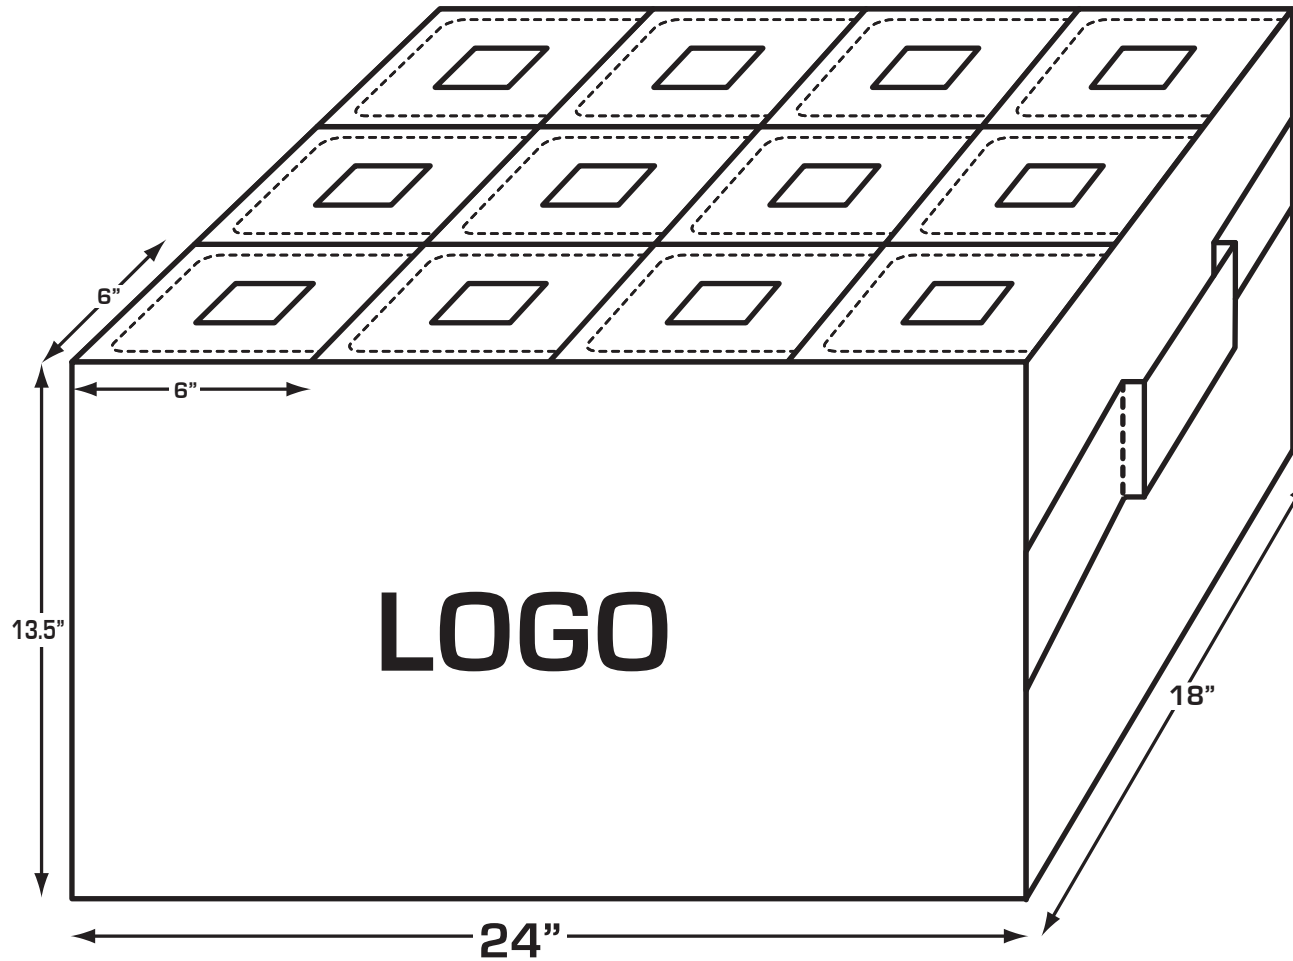

4ORTE

SMALL UNDERWEAR BAG

SPECS

- 10=8"x8" COMPARTMENTS
- BAG SIZE = 40"x16"x12"

- ID WINDOWS
- END STRAPS

- VELCRO CLOSURE
- REINFORCED STRAPS
- MATERIAL & COLOURS CAN BE ADJUSTED

4ORTE

CUSTOM 4-SM, 4-LG COMPARTMENT BAG

SPECS

- 4=5"x10" COMPARTMENTS
- 4=10"x10" COMPARTMENT
- BAG SIZE = 30"x20"x12"

- REINFORCED STRAPS
- ID WINDOWS

- END STRAPS
- MATERIAL & COLOURS CAN BE ADJUSTED

4ORTE

CUSTOM 7 COMPARTMENT BAG

SPECS

- 6=8"x8" COMPARTMENTS
- 1=3"x16" COMPARTMENT WITH 3 DIVIDERS

- BAG SIZE = 27"x16"x10"
- ID WINDOWS
- END STRAPS

- VELCRO CLOSURE
- REINFORCED STRAPS
- MATERIAL & COLOURS CAN BE ADJUSTED

4ORTE

CUSTOM 8 COMPARTMENT BAG "MEDICAL"

SPECS

- 1=6"x28" COMPARTMENT
- 2=5"x14" COMPARTMENTS
- 4=5"x7" COMPARTMENTS
- 1=28"x16"x13" BOTTOM COMPARTMENT
- END STRAPS
- ID WINDOWS
- CARRY STRAPS
- VELCRO CLOSURE
- REINFORCED STRAPS
- MATERIAL & COLOURS CAN BE ADJUSTED

4ORTE

BLADE / VISOR COMPARTMENT BAG

SPECS

- 12=6x6 COMPARTMENTS
- END STRAPS
- ID WINDOWS
- BAG SIZE: 24"x18"x13.5"
- REINFORCED STRAPS
- VISOR VERSION GETS A FLEESE LINING
- MATERIAL & COLOURS CAN BE ADJUSTED